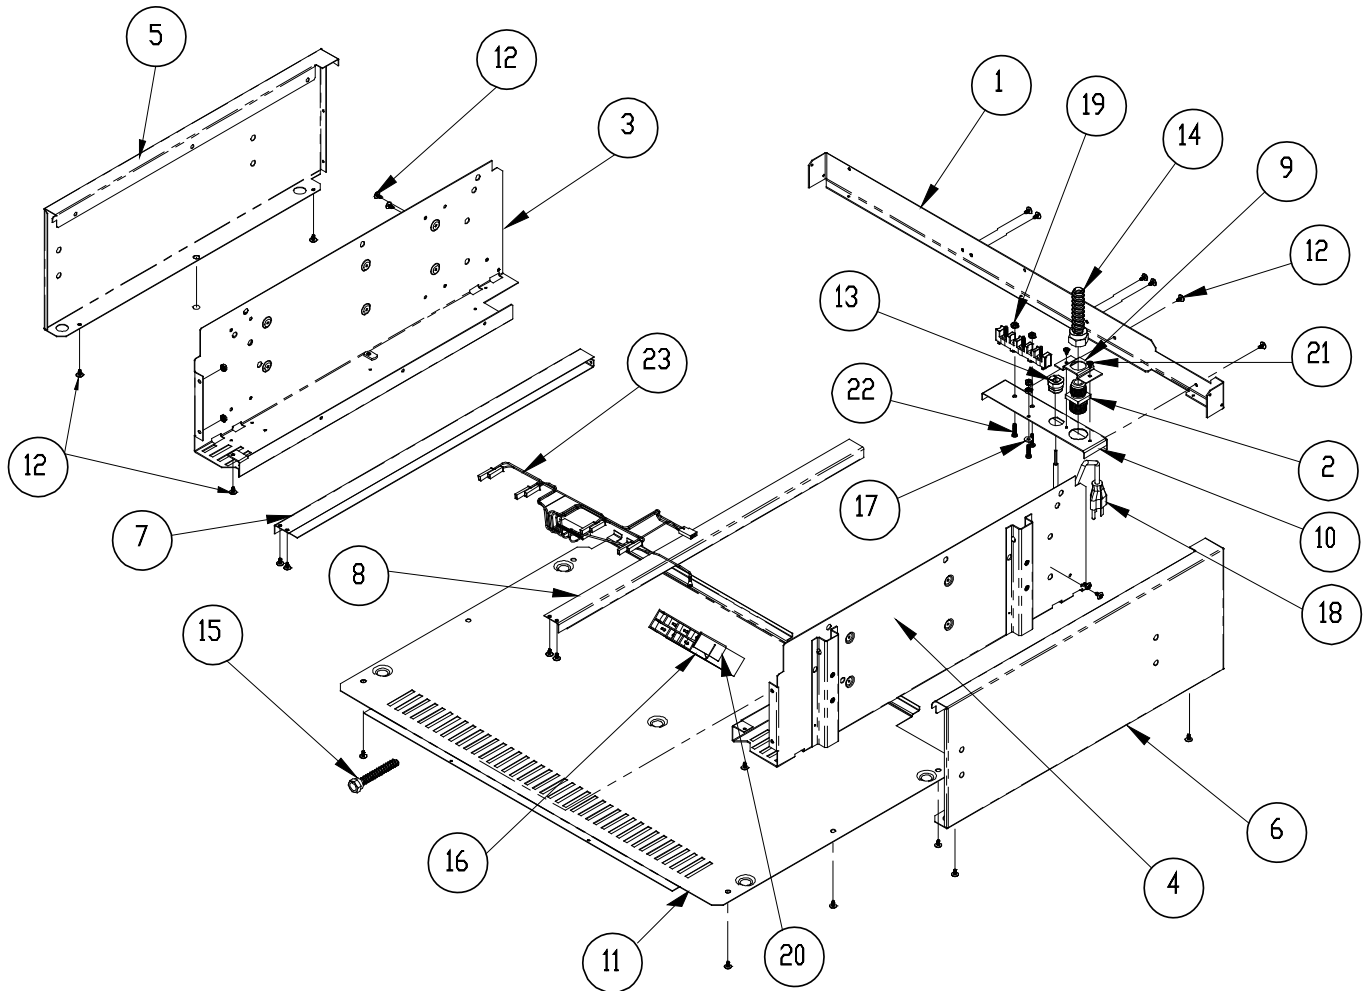

OB/OBS36 Chassis Assembly

Item	Part #	Description
1	N/A	Base Support, Rear
2	100760	Connector Flare
3	N/A	Weld, Left Side Frame
4	N/A	Weld, Right Side Frame
5	N/A	Outer Wrap, Left
6	N/A	Outer Wrap, Right
7	101918-01	Track, Grease Tray, Left
8	101918-02	Track, Grease Tray, Right
9	101675	Bracket, Adapter
10	N/A	Bracket, Main Gas Fitting
11	N/A	Cover, Bottom
12	83619	Screw, WFR HD, #8 x 3/8", SS

Item	Part #	Description
13	83141	Bushing, Strain Relief
14	102063	Main, Manifold Flex Tubing
15	102064¹	Rotisserie Flex Tubing
16	86526	Spark Module, 4 Point
17	83194	Washer, Nylon
18	72265	Power Supply Cord, 36"
19	83009	Nut, Keps, #10-24
20	83209	Velcro, Hook & Loop Pair
21	83263	Screw, Phil WFR, #8 x 3/8", Blk
22	83408	Screw, Phil Pan, #8 x 3/4", Zinc
23	101707	Wire Harness
-	106839	Igniter Wire Set (not shown)

¹Use part number 701737-04 for Rev E and later units.