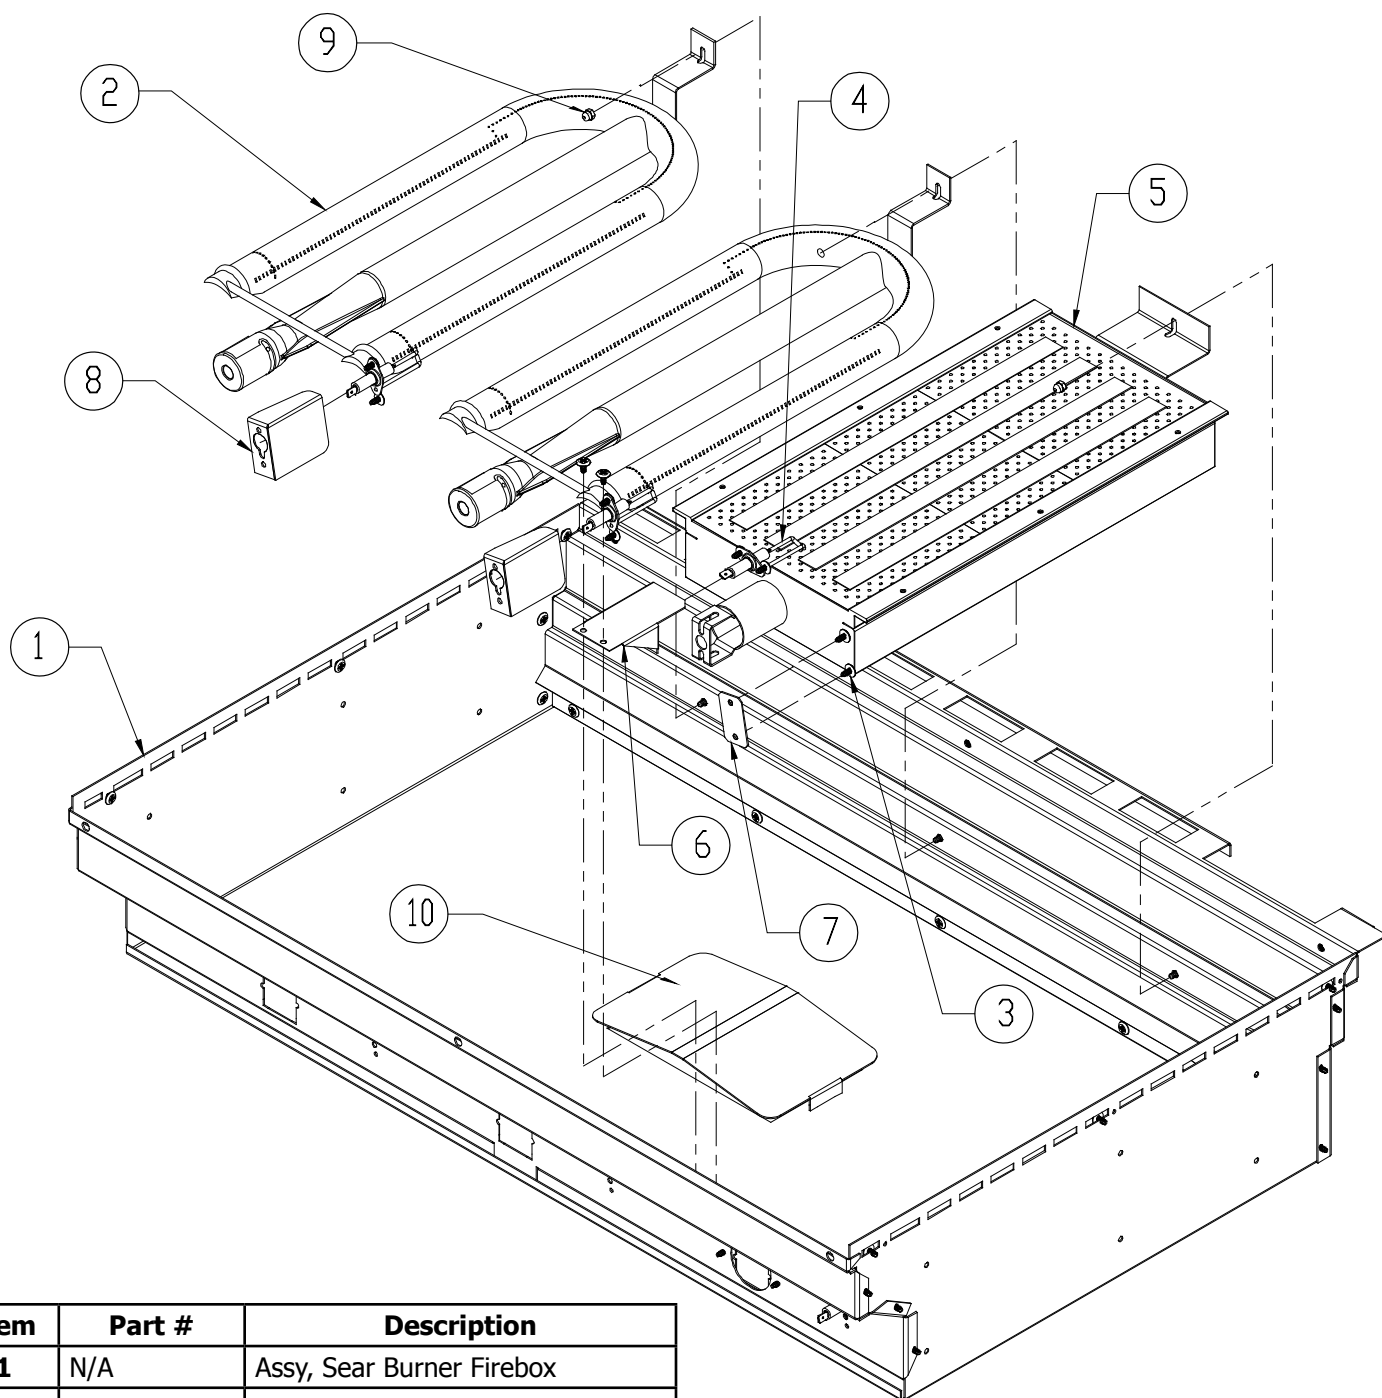

OBS36 Lower Sear Firebox Assembly

Item	Part #	Description
1	N/A	Assy, Sear Burner Firebox
2	72153	U-Shaped Burner
3	83619	Screw, Wafer Hd, #8 x 3/8"
4	102105	Igniter, U-Burner
5	101180	Burner, Sear
6	102178	Igniter Shield, Sear Burner
7	102177	Igniter Hole Cover
8	102179	Igniter Shield
9	83287	Nut, Acorn, #8-32
10	101171	Grease Cover Plate