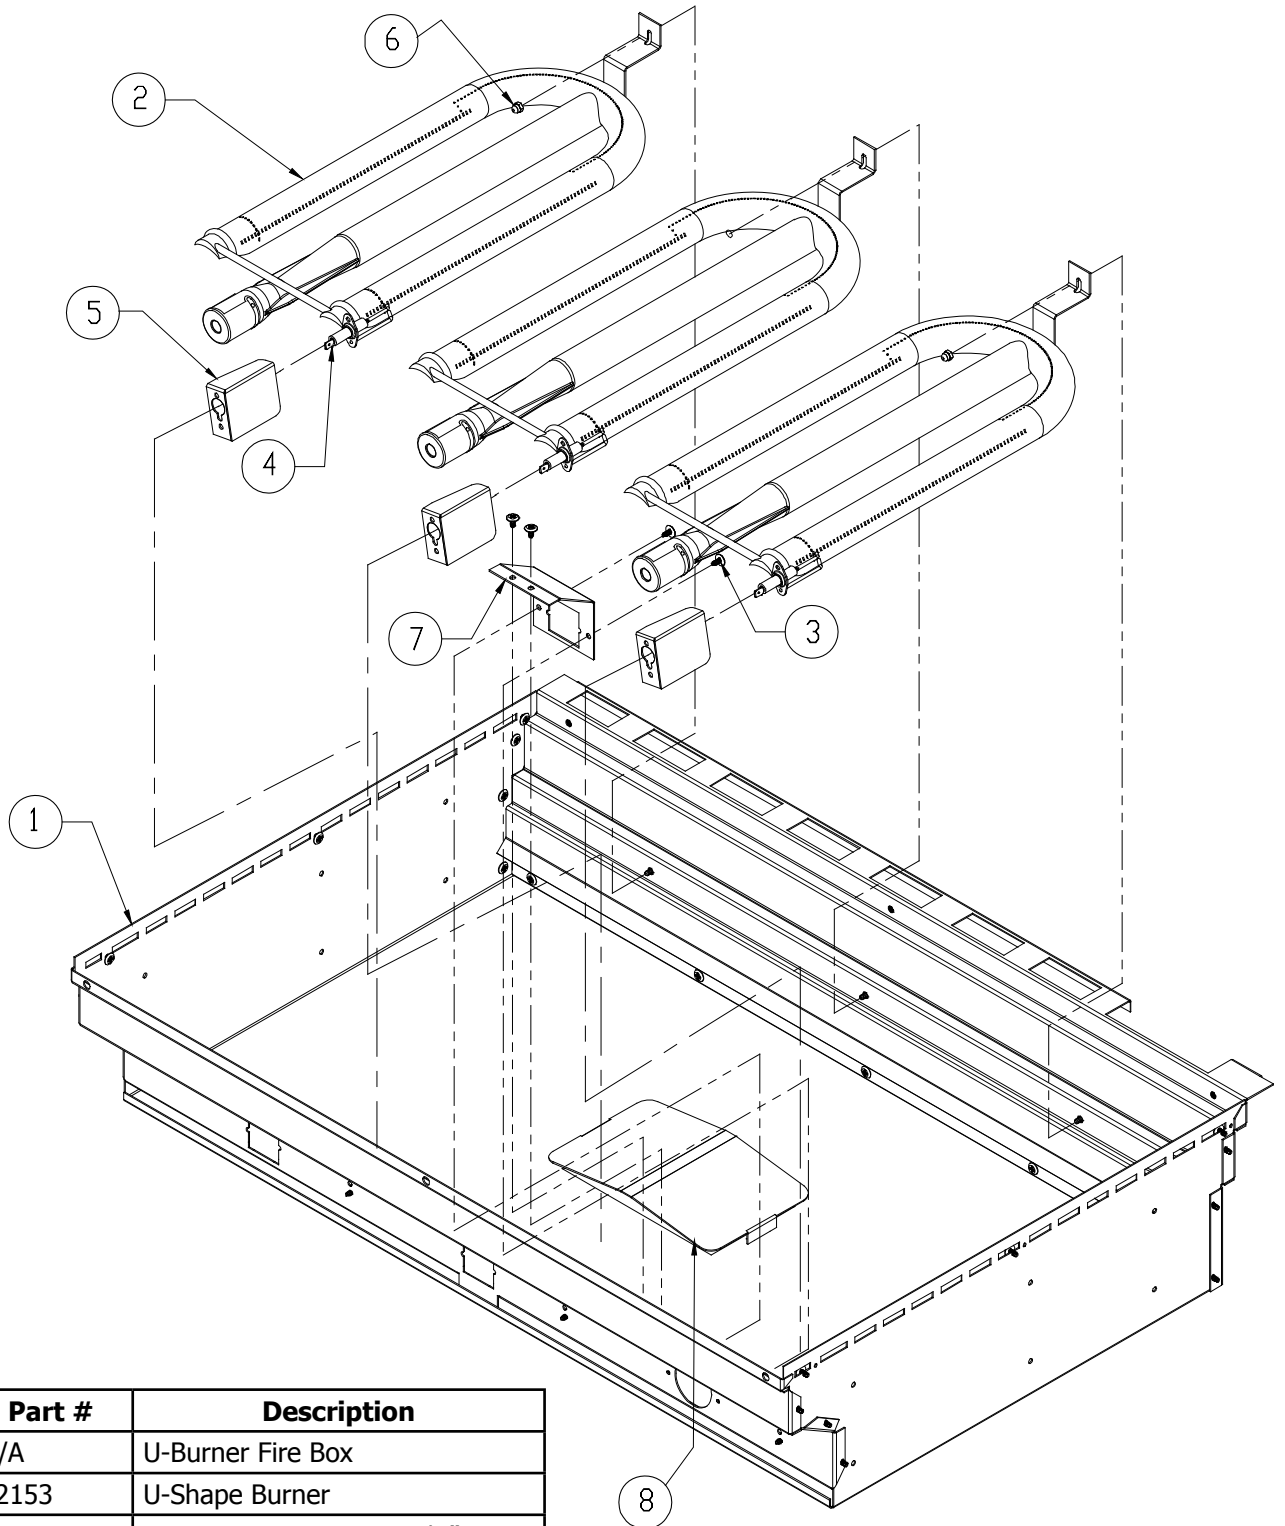

¹Use part number 701737-04 for Rev E and later units.

OB/OBS36 Manifold Assembly

Item	Part # OB/NG	Part # OB/LP	Part # OBS/NG	Part # OBS/LP	Description
1	N/A	N/A	N/A	N/A	Control Sub Panel
2	100121	100121	100121	100121	Assy, LED
3	62808	62808	62808	62808	40VA Transformer
4	76129	76129	76129	76129	Spark Switch, Valve
5	83009	83009	83009	83009	Nut, Keps, #10-24
6	101707 ¹	101707 ¹	101707 ¹	101707 ¹	Wiring Harness ¹
7	86526	86526	86526	86526	Spark Module, 4 Point (Not Shown)
8	700472NG ³	700472LP ³	700472NGS ³	700472LPS ³	Assy, Manifold with Valves ²
	700745NG ⁴	700745LP ⁴	700745NGS ⁴	700745LPS ⁴	
	701896-01 ⁵	701896-02 ⁵	701896-03 ⁵	701896-04 ⁵	
9	102090NG	102090LP	102090NG	102090LP	Valve, U-Burner, 20k
10	102091NG	102091LP	102091NG	102091LP	Valve, U-Burner, 20k
11	102092NG	102092LP	N/A	N/A	Valve, U-Burner, 20k
11	N/A	N/A	102092NGS	102092LPS	Valve, Sear Burner, 20k
12	102093NG	102093LP	102093NG	102093LP	Valve, Rotisserie Burner, 13k
13	83209	83209	83209	83209	Velcro, Hook & Loop Set (Not Shown)

¹Wiring Harness (PN 101707) includes 4 LED assemblies (item 2).

²Manifold can only be ordered with Dacor Technical Service approval.

³Rev. A and B units.

⁴Rev. C and D units.

⁵Rev. E and later units.

OB36 Lower U-Burner Firebox Assembly