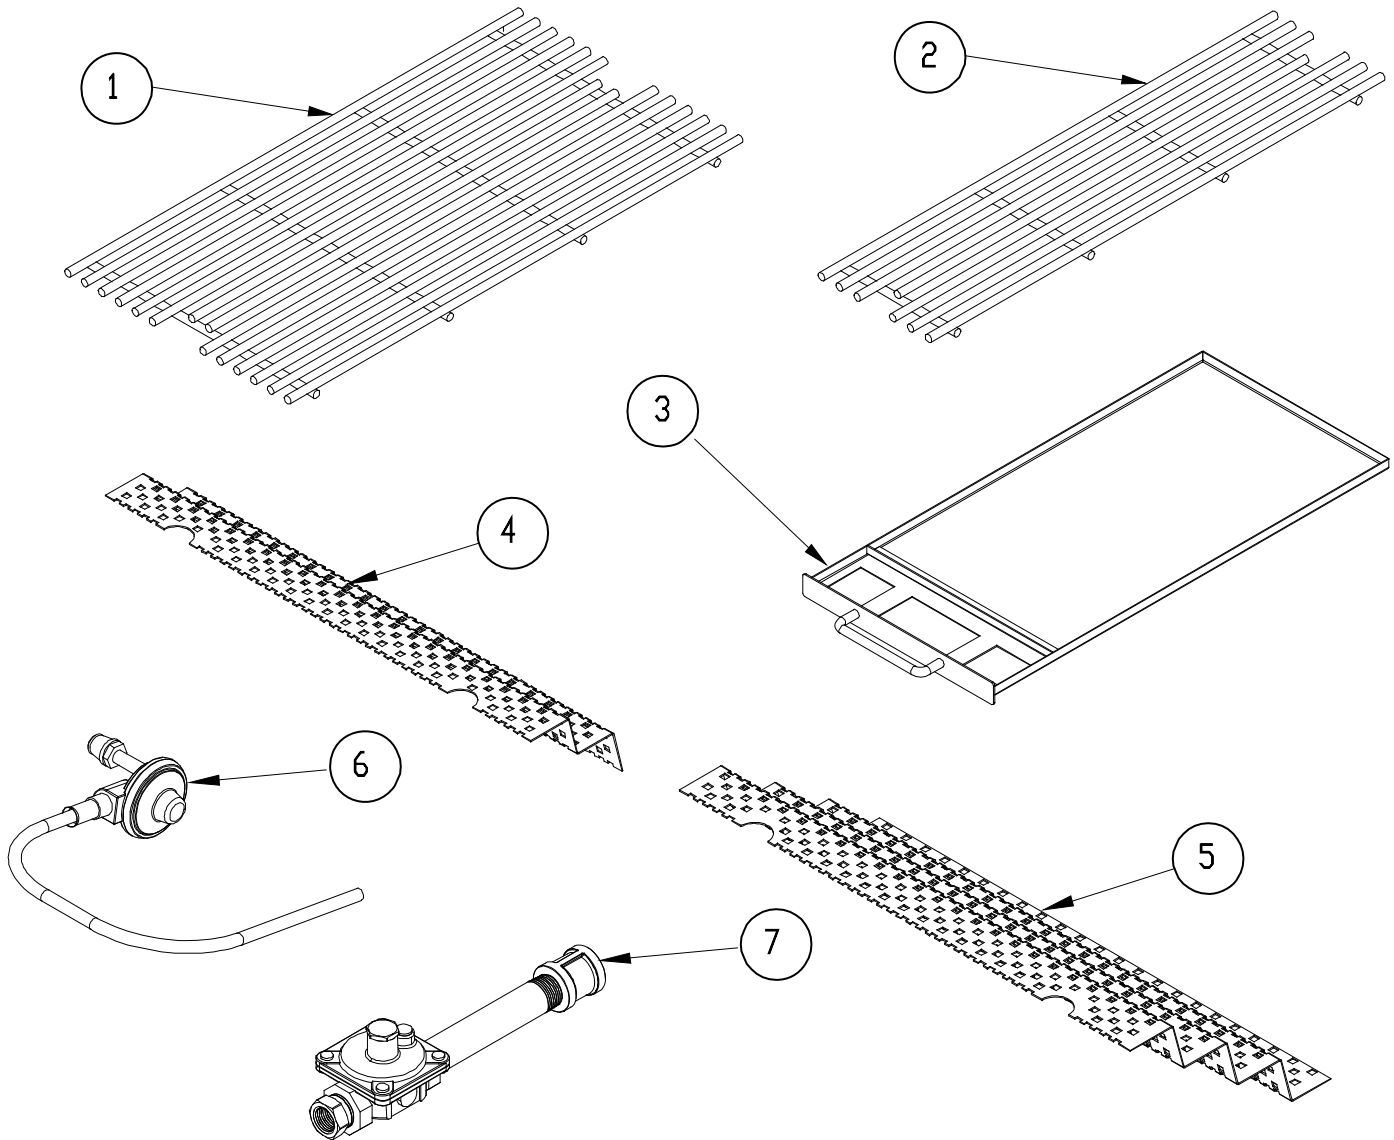

OB/OBS36 Miscellaneous Parts

Item	Part #	Description
1	101163	Large Grill, Porcelain
2	101164	Small Grill, Porcelain
3	700481	Assy, Grease Tray
4	36661	Flame Spreader, Small
5	36628	Flame Spreader, Large
6	72310	Assy, Regulator, LP (Tank)
7	700597LP¹	Assy, Regulator, LP (Whole House)
	700597NG²	Assy, Regulator, NG
8	83467³	Bolt, Hex, 1/4-20 x 1/2 (not shown)³
9	83468³	Washer, 3/8 O.D. x (not shown)³

¹Use part number 702070-02 for Rev E and later units.

²Use part number 702070-01 for Rev E and later units.

³Used to attach unit to optional grill cart, supplied in envelope with unit.