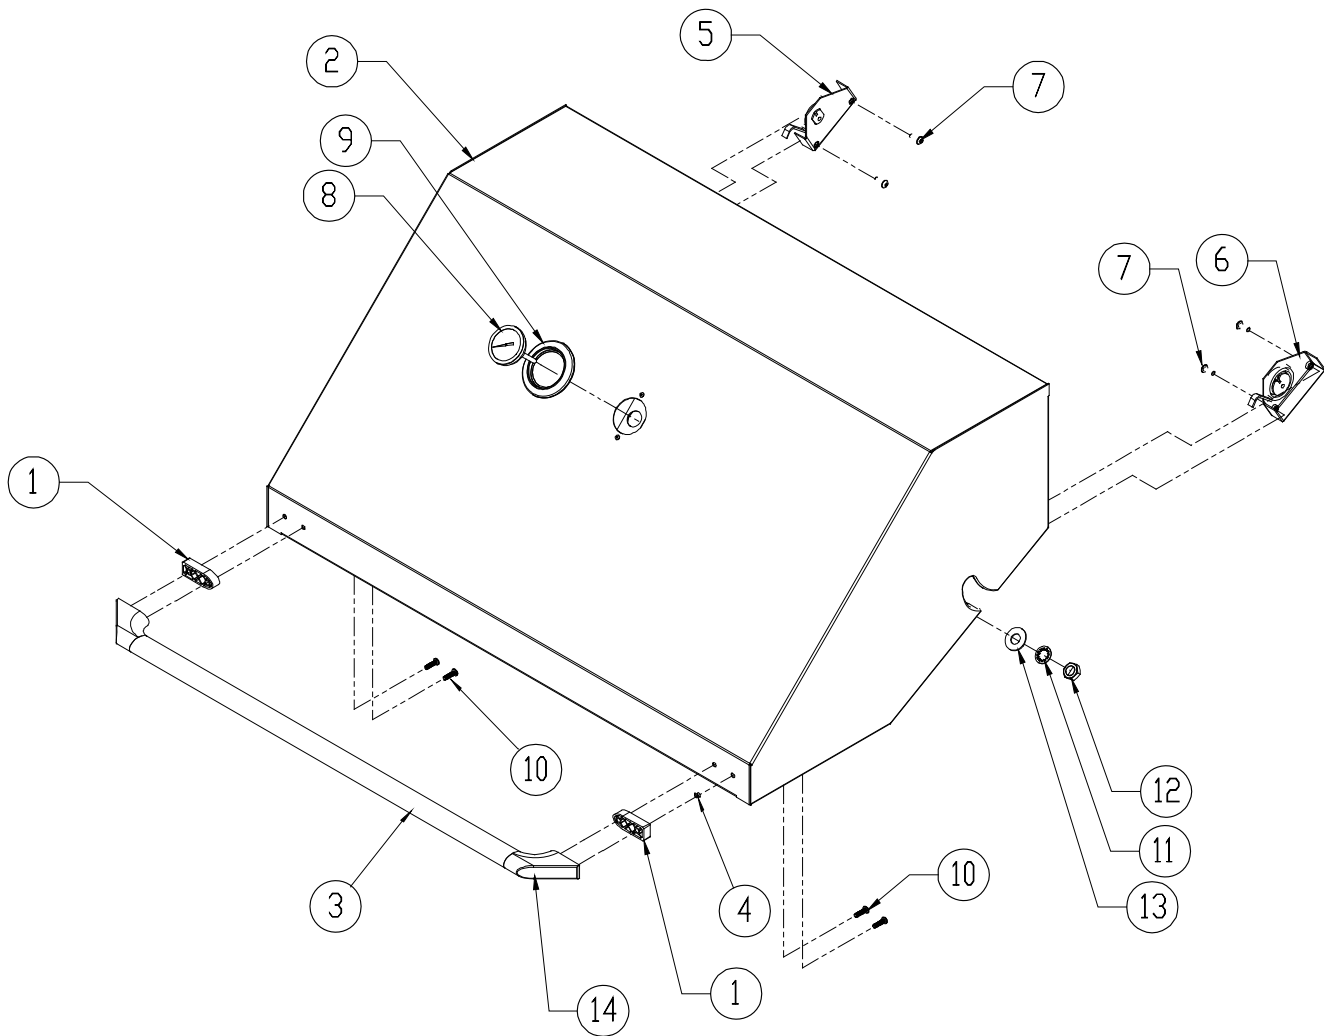

Revised 10-10-2014

OB/OBS36 Canopy Assembly

Item	Part #	Description
1	101507	Insulator/Spacer, Handle
2	700784	Canopy
3	700042 ¹	Handle ¹
4	72165	Rubber Bumper, Hi Temp
5	700512-01	Assy, Spring Bracket, LH
6	700512-02	Assy, Spring Bracket, RH
7	102011	Screw, Socket HD Cap, 14-20 x 5/8"
8	101972	Temperature Gauge
9	102100	Bezel, Temperature Gauge
10	83696	Screw, Phil Pan, #10-32 x .75"
11	102102	Washer, Lock, Int Tooth
12	83473	Lock Nut, 1/4 NPT, SS
13	83485	Washer
14	100390CH ¹	End Cap, Handle ¹

OB/OBS36 Control Panel Assembly

Item	Part # OB36	Part # OBS36	Description
1	700743E ¹	700743E ¹	Control Panel, Etched
2	100122CH	100122CH	Trim Ring
3	100127-03	100127-03	Knob, Illuminated, Black
	105374-03	105374-03	Knob, Illuminated, Metallic
4	92407	92407	Switch, Light
5	72510CH	72510CH	Dacor Logo
6	83263	83263	Screw, Phil, #8 x 3/8" Black
¹ Use part number 700469E on Rev. A and B units.			