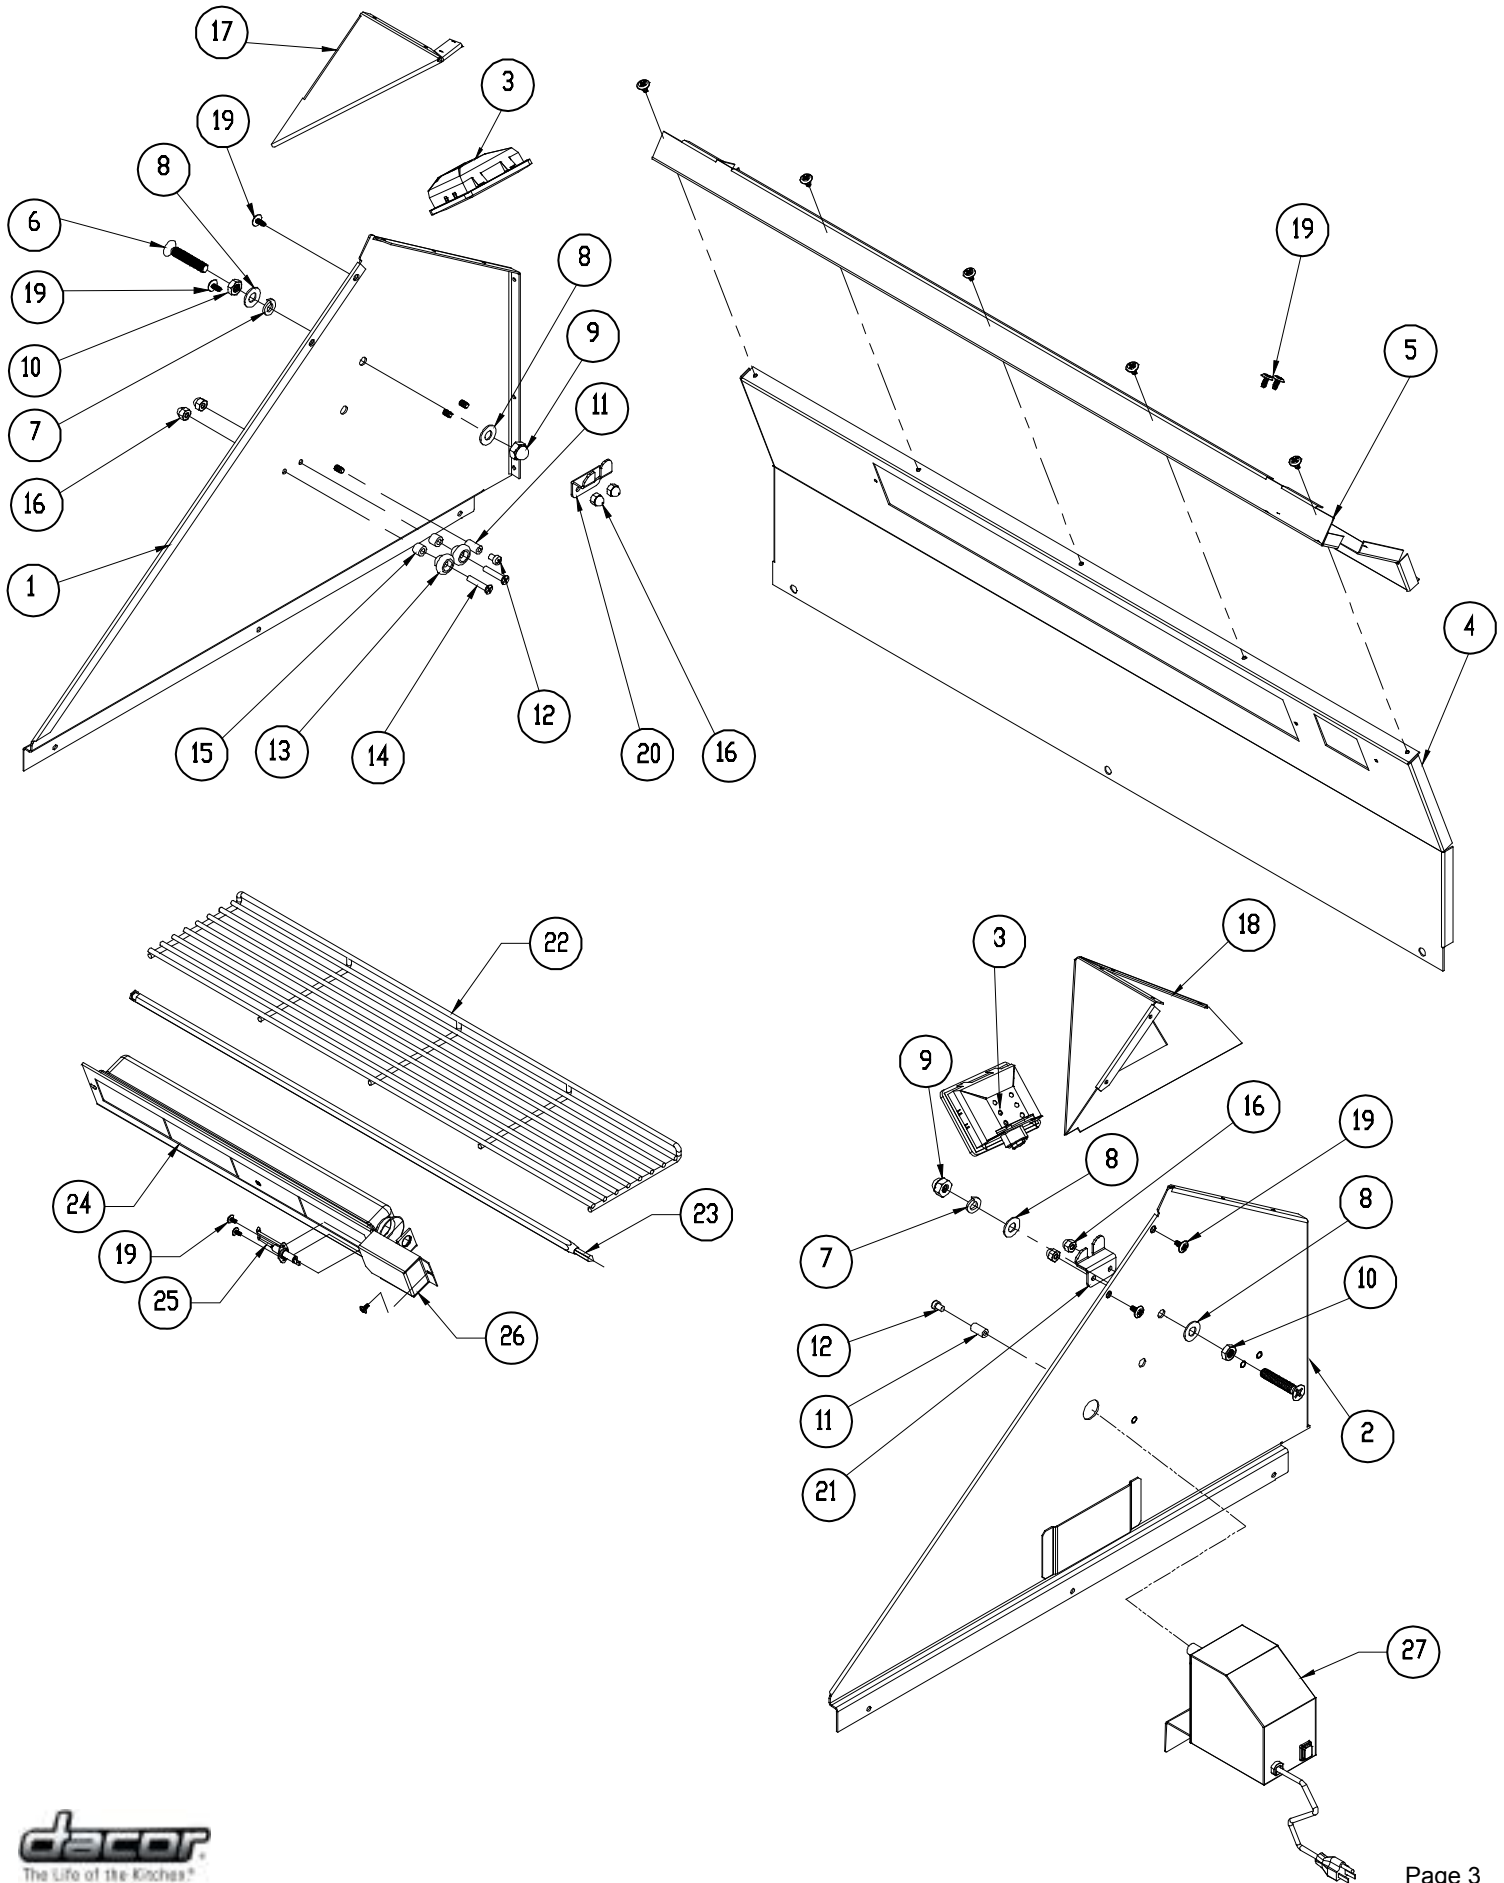

OB/OBS36 Upper Firebox Assembly

OB/OBS36 Upper Firebox Parts List

Item	Part #	Description
1	N/A	Firebox, Upper, Left
2	N/A	Weld, Firebox, Upper, Right¹
3	92398	Assy, Light, Halogen, 20W
4	N/A	Liner, Bottom, Upper Firebox
5	N/A	Liner, Top, Upper Firebox
6	102050	Screw, Flat HD Phil, 5/16-18 x 1 3/4, SS
7	102053	Washer, Split Lock, 5/16, SS
8	102052	Washer, Flat, 5/16, SS
9	102054	Nut, Acorn, 5/16-18, SS
10	83615	Nut, Hex Jam, 5/16-18 x 3/16, SS
11	102056	Standoff, Round Female, 10-24x5/16x9/16, SS
12	102057	Screw, Fillister HD Phil, 10-24 x 1/4 LG, SS
13	101178	Roller, Rotiss Spit Rod
14	102048	Screw, Flat HD Phil, 10-24 x 1 LG, SS
15	102049	Spacer, 10 x 5/16, SS
16	102047	Nut, Acorn, 10-24, SS
17	N/A	Halogen Housing, Left
18	N/A	Halogen Housing, Right
19	83619	Screw, WFR HD, #8 x 3/8, SS
20	102185-01	Bracket, Left, Warming Rack
21	102185-02	Bracket, Right, Warming Rack
22	101154	Warming Rack, Porcelain
23	101179	Spit Rod
24	72172²	Infrared Broiler
25	102105	Igniter, U-Burner
26	102060	Igniter, Shield
27	700482	Assy, Rotisserie Motor
¹See technical bulletin describing proper dis-assembly of this part on www.dacorservice.com/partscatalog		
²Use part number 107695 for Rev E and later units.