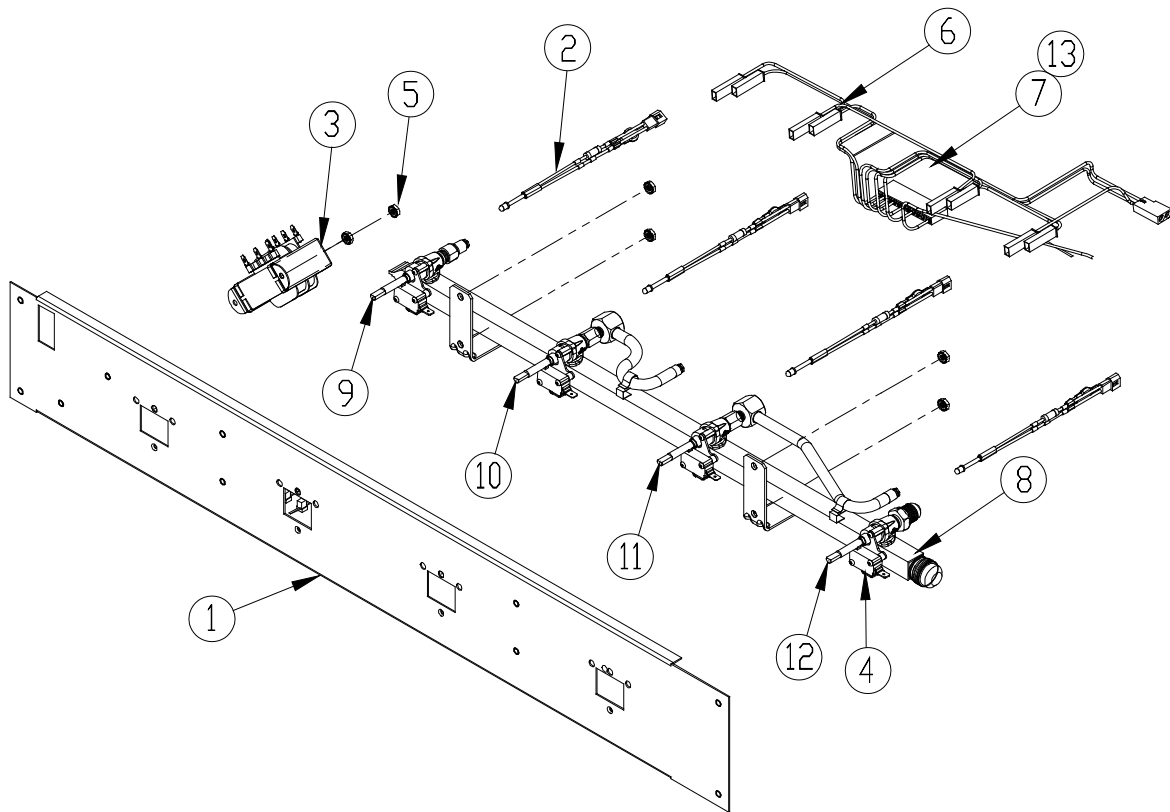

OB/OBS36 Manifold Assembly

Item	Part # OB/NG	Part # OB/LP	Part # OBS/NG	Part # OBS/LP	Description
1	N/A	N/A	N/A	N/A	Control Sub Panel
2	100121	100121	100121	100121	Assy, LED
3	62808	62808	62808	62808	40VA Transformer
4	76129	76129	76129	76129	Spark Switch, Valve
5	83009	83009	83009	83009	Nut, Keps, #10-24
6	101707¹	101707¹	101707¹	101707¹	Wiring Harness¹
7	86526	86526	86526	86526	Spark Module, 4 Point (Not Shown)
8	700472NG³	700472LP³	700472NGS³	700472LPS³	Assy, Manifold with Valves²
	700745NG⁴	700745LP⁴	700745NGS⁴	700745LPS⁴	
	701896-01⁵	701896-02⁵	701896-03⁵	701896-04⁵	
9	102090NG	102090LP	102090NG	102090LP	Valve, U-Burner, 20k
10	102091NG	102091LP	102091NG	102091LP	Valve, U-Burner, 20k
11	102092NG	102092LP	N/A	N/A	Valve, U-Burner, 20k
11	N/A	N/A	102092NGS	102092LPS	Valve, Sear Burner, 20k
12	102093NG	102093LP	102093NG	102093LP	Valve, Rotisserie Burner, 13k
13	83209	83209	83209	83209	Velcro, Hook & Loop Set (Not Shown)

¹Wiring Harness (PN 101707) includes 4 LED assemblies (item 2).

²Manifold can only be ordered with Dacor Technical Service approval.

³Rev. A and B units.

⁴Rev. C and D units.

⁵Rev. E and later units.