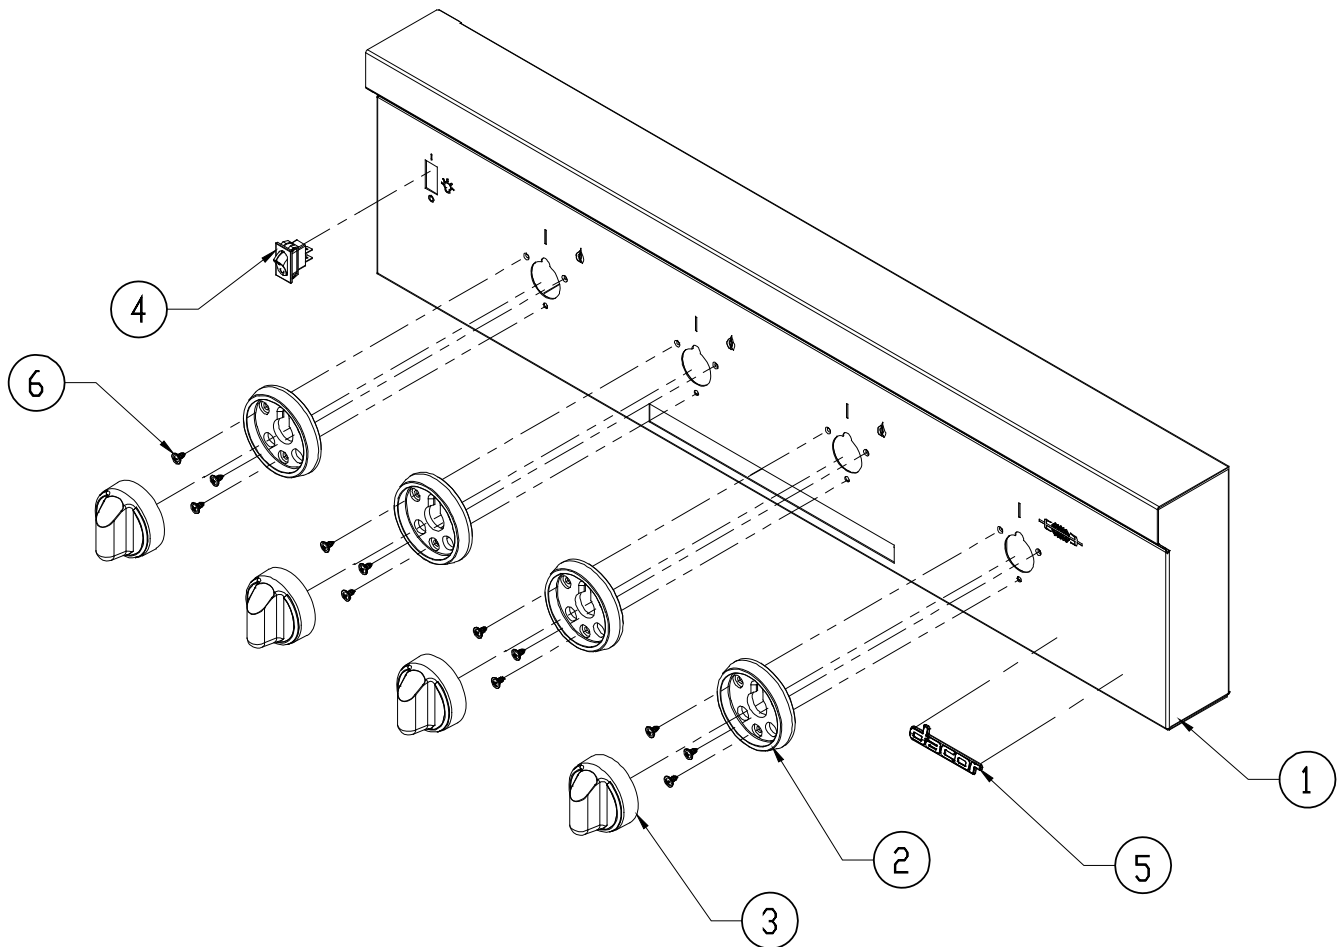

¹Order as kit # 700085, includes handle, end caps and set screws.

OB/OBS36 Upper Firebox Assembly

OB/OBS36 Upper Firebox Parts List

Item	Part #	Description
1	N/A	Firebox, Upper, Left
2	N/A	Weld, Firebox, Upper, Right ¹
3	92398	Assy, Light, Halogen, 20W
4	N/A	Liner, Bottom, Upper Firebox
5	N/A	Liner, Top, Upper Firebox
6	102050	Screw, Flat HD Phil, 5/16-18 x 1 3/4, SS
7	102053	Washer, Split Lock, 5/16, SS
8	102052	Washer, Flat, 5/16, SS
9	102054	Nut, Acorn, 5/16-18, SS
10	83615	Nut, Hex Jam, 5/16-18 x 3/16, SS
11	102056	Standoff, Round Female, 10-24x5/16x9/16, SS
12	102057	Screw, Fillister HD Phil, 10-24 x 1/4 LG, SS
13	101178	Roller, Rotiss Spit Rod
14	102048	Screw, Flat HD Phil, 10-24 x 1 LG, SS
15	102049	Spacer, 10 x 5/16, SS
16	102047	Nut, Acorn, 10-24, SS
17	N/A	Halogen Housing, Left
18	N/A	Halogen Housing, Right
19	83619	Screw, WFR HD, #8 x 3/8, SS
20	102185-01	Bracket, Left, Warming Rack
21	102185-02	Bracket, Right, Warming Rack
22	101154	Warming Rack, Porcelain
23	101179	Spit Rod
24	72172 ²	Infrared Broiler
25	102105	Igniter, U-Burner
26	102060	Igniter, Shield
27	700482	Assy, Rotisserie Motor
¹ See technical bulletin describing proper dis-assembly of this part on www.dacorservice.com/partscatalog		
² Use part number 107695 for Rev E and later units.		

OB/OBS36 Control Panel Assembly

Item	Part # OB36	Part # OBS36	Description
1	700743E ¹	700743E ¹	Control Panel, Etched
2	100122CH	100122CH	Trim Ring
3	100127-03	100127-03	Knob, Illuminated, Black
	105374-03	105374-03	Knob, Illuminated, Metallic
4	92407	92407	Switch, Light
5	72510CH	72510CH	Dacor Logo
6	83263	83263	Screw, Phil, #8 x 3/8" Black
¹ Use part number 700469E on Rev. A and B units.			